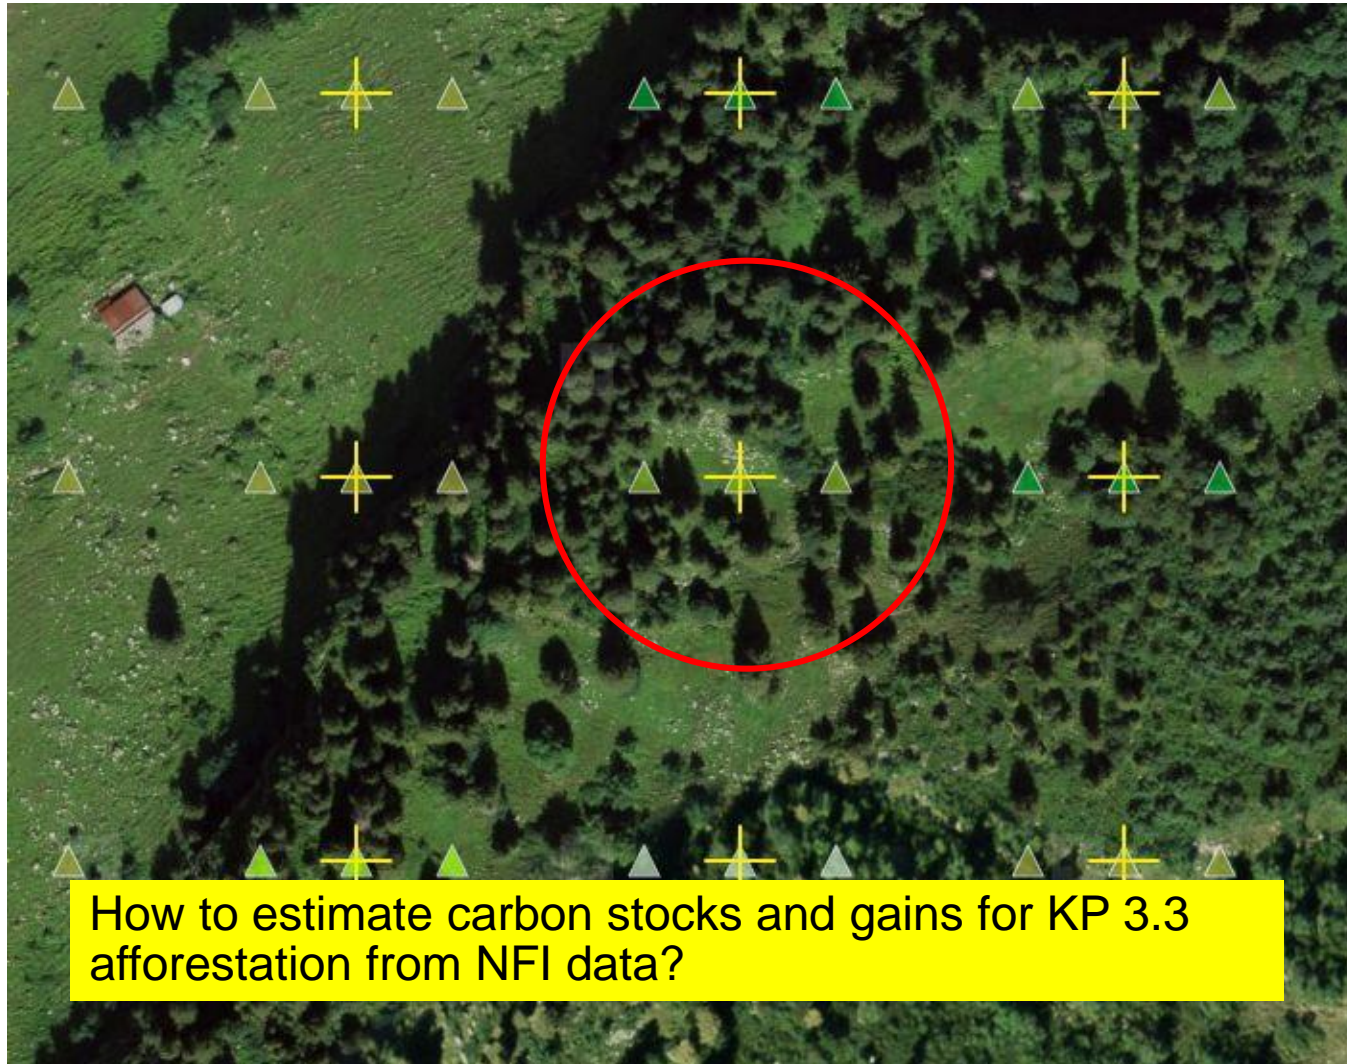

C stocks and gains of afforested areas: first results based on Swiss NFI data

Esther Thürig, WSL

Areas converted to forest – KP 3.3

KP Afforestation: area has not been forest before and is converted to forest land by a direct human-induced activity

Areas converted to forest

- Land-use, land-use change and land cover identified by AREA (100 x 100 m)
- Extensively used land often converts to forest due to abandonment of agriculture

Areas converted to forest - increase of forest area

Eidg. Forschungsanstalt WSL
Birmensdorf, 2012

Areas converted to forest – no direct human influence

How to estimate carbon stocks and gains for KP 3.3 afforestation from NFI data?

C stocks and gains of afforested areas

Vollbild Problem melden Hilfe Mobile Version DE FR

Menü öffnen

20 km CH1903+ / LV95

© Daten: CNES, Spot Image, swisstopo
geo.admin.ch Copyright & Datensch...