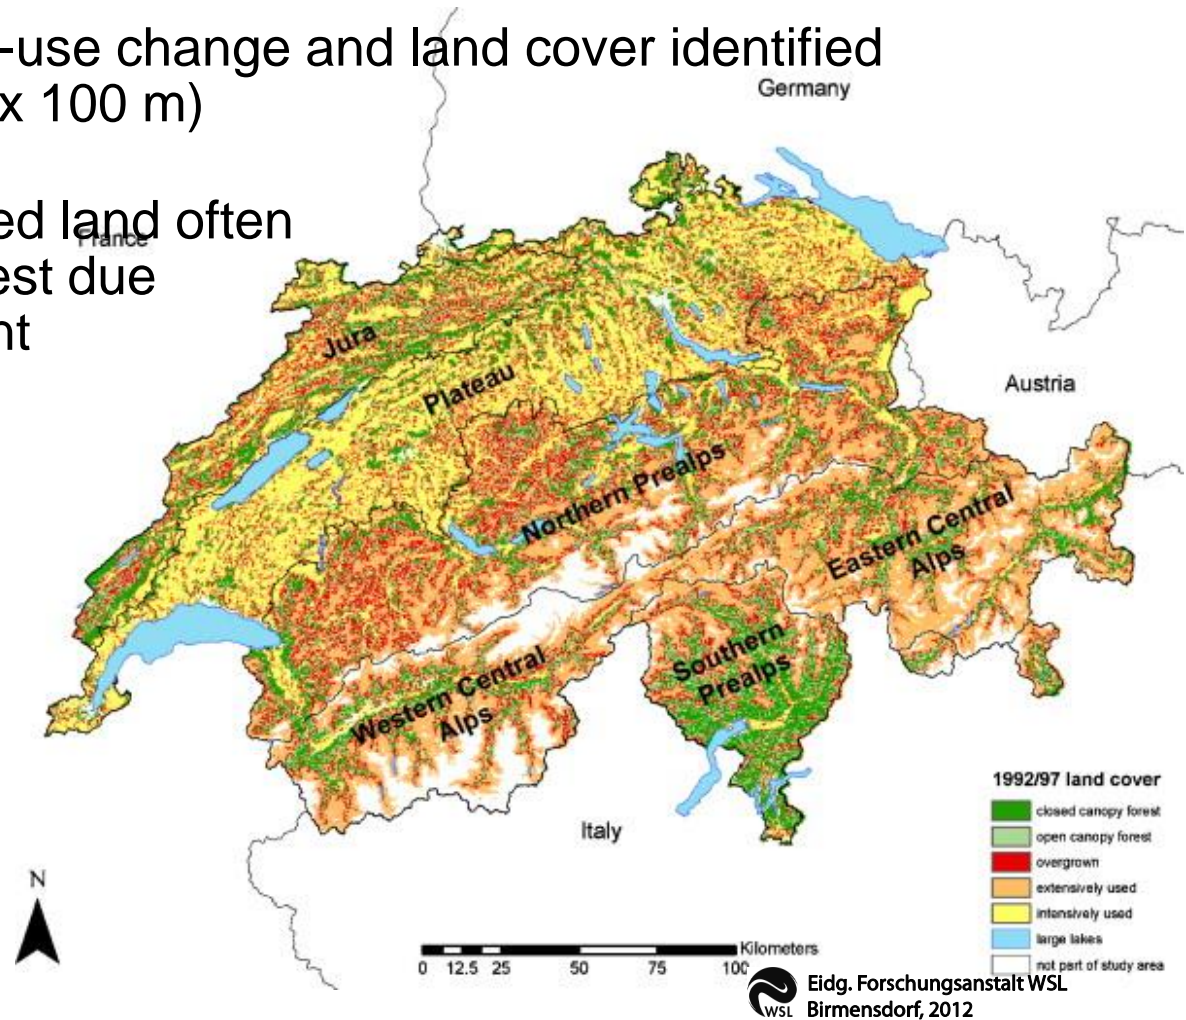

C stocks and gains of afforested areas: first results based on Swiss NFI data

Esther Thürig, WSL

Areas converted to forest – KP 3.3

KP Afforestation: area has not been forest before and is converted to forest land by a direct human-induced activity

Areas converted to forest

- Land-use, land-use change and land cover identified by AREA (100 x 100 m)
- Extensively used land often converts to forest due to abandonment of agriculture

Areas converted to forest - increase of forest area

Vollbild Problem melden Hilfe Mobile Version DE FR

Menü öffnen

20 km CH1903+ / LV95

© Daten: CNES, Spot Image, swisstopo
geo.admin.ch Copyright & Datensch...