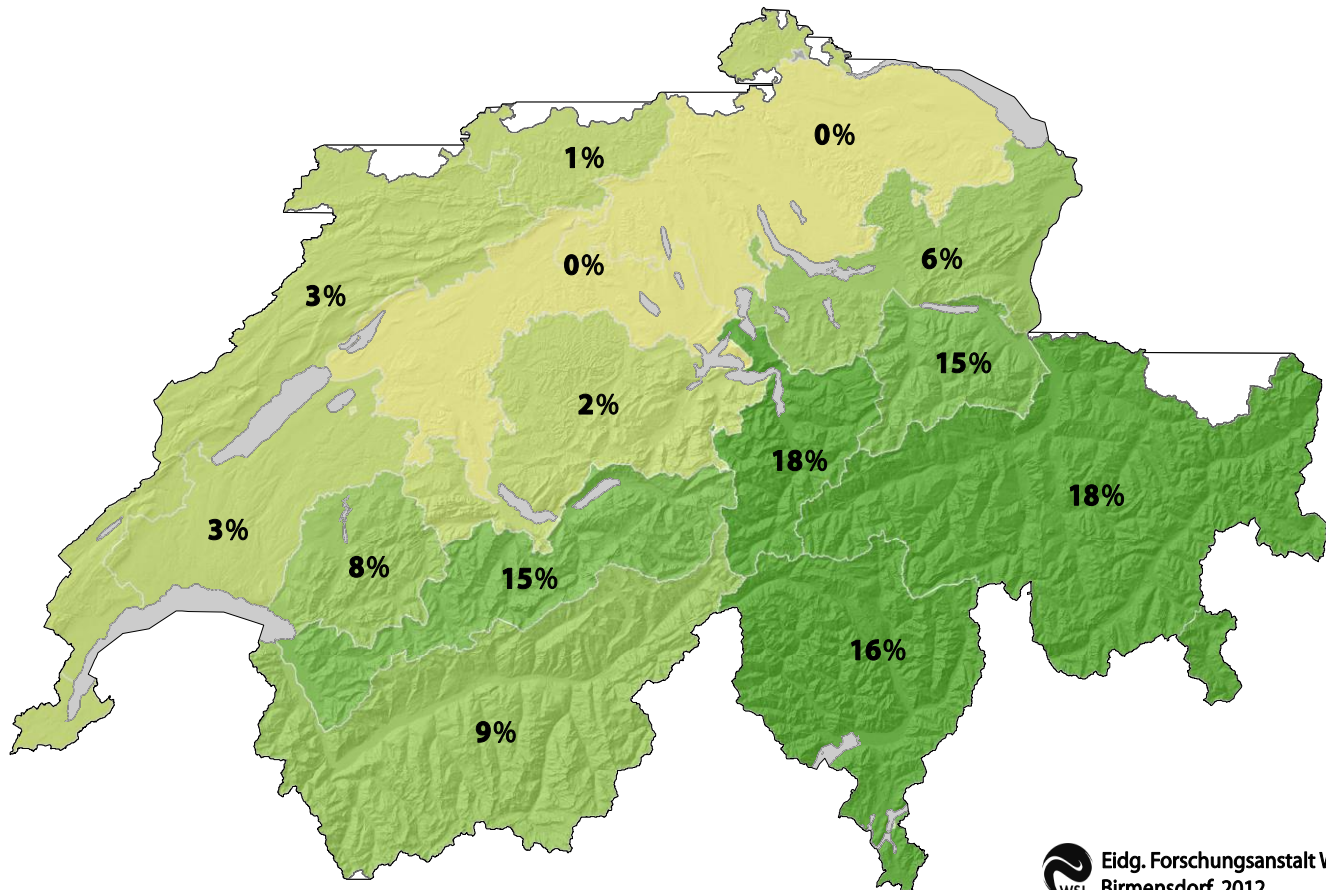

C stocks and gains of afforested areas: first results based on Swiss NFI data

Esther Thürig, WSL

Areas converted to forest – KP 3.3

KP Afforestation: area has not been forest before and is converted to forest land by a direct human-induced activity

Areas converted to forest

- Land-use, land-use change and land cover identified by AREA (100 x 100 m)
- Extensively used land often converts to forest due to abandonment of agriculture

Areas converted to forest - increase of forest area

- NFI does not directly allow identification of KP afforestations
- Natural conversion to FL: large diversity in dbh distribution
- KP afforestation (plantation): many trees with small dbh
- KP afforestation approximated by “young NFI forests”
 - plots converted from non-forest to forest
 - Re-measured at least once
 - at least 85% of trees with a dbh of maximum 20 cm
- Comparison of results with international values

Vollbild Problem melden Hilfe Mobile Version DE FR

Menü öffnen

20 km CH1903+ / LV95

© Daten: CNES, Spot Image, swisstopo
geo.admin.ch Copyright & Datensch...